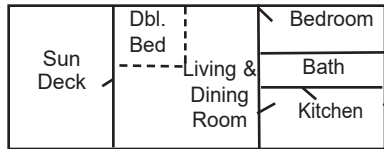

Cabin Layouts

CABIN NO. 1

Knotty Pine
1 Queen Bed • 2 Double Beds • 3 Bedroom

CABIN NO. 2

Knotty Pine
Wheelchair Access • 3 Double Beds

CABIN NO. 3

Knotty Pine
Total Electric • 2 Double Beds

CABIN NO. 4

Knotty Pine
1 Queen Bed • 1 Double Bed • 2 Bedroom

CABIN NO. 5 & 6

Sleeps up to 2 people each

CABIN NO. 7 & 8

Knotty Pine
1 Queen Bed • 2 Double Beds

UNITS 9 & 10

4 Double Beds - 2 Bedrooms
Above Lodge
Total Electric