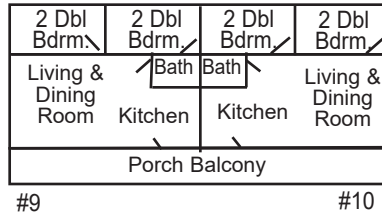

Knotty Pine
1 Queen Bed • 1 Double Bed • 2 Bedroom

CABIN NO. 5 & 6

Sleeps up to 2 people each

CABIN NO. 7 & 8

Knotty Pine
1 Queen Bed • 2 Double Beds

UNITS 9 & 10

4 Double Beds - 2 Bedrooms
Above Lodge
Total Electric