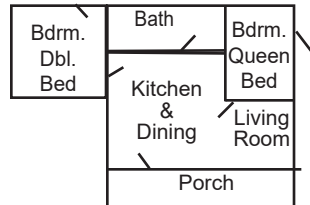

**SORRY
NO PETS**

UNIT NO. 12

**PRIVATE HOUSE
Lake Front**

Private
Dock & Lift