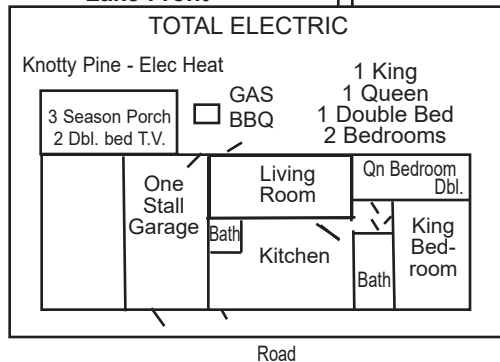

UNITS 11

1 Queen Bed
1 Double Bed
2 Bedrooms
Wheelchair Accessible
Lodge Ground Floor

**SORRY
NO PETS**

UNIT NO. 12

**PRIVATE HOUSE
Lake Front**

Private
Dock & Lift

ALL CABINS ARE NON SMOKING

2024 BASE RATE		Spring & Fall May 11 - June 1 Aug. 17 - Oct. 19	Summer June 1 - Aug. 17 WEEKLY ONLY SAT. - SAT.
Cabin 1 KNOTTY PINE	3 Bedroom 2 bedrooms w/double beds 1 bedroom w/Queen bed	4 people 1,100	6 people 1,350
Cabin 2 WHEELCHAIR ACCESSIBLE KNOTTY PINE	3 Double Beds 1 bedroom w/double bed 2nd bedroom w/2 double beds	4 people 1,100	6 people 1,350
Cabin 3 TOTAL ELECTRIC KNOTTY PINE	2 Double Beds 1 bedroom w/double bed 1 double bed in front room	2 people 875 4 people 950	4 people 1,175
Cabin 4 KNOTTY PINE	2 Bedroom 1 bedroom w/double bed 1 bedroom w/Queen bed	2 people 775 4 people 850	4 people 1,050
Cabin 5 or 6 Cabin 5 & 6 together	1 Queen Bed One room cabin w/bath Used as one 2 rooms/2 baths 2 Kitchens - 2 TV's	2 people 725 4 people 900	2 people 875 4 people 1,100
Cabin 7 or 8	1 Queen Bed 2 Double Beds 1 bedroom - 1 queen 2nd bedroom - 2 double	4 people 950	5 people 1,200
KNOTTY PINE			
Units 9 or 10 Above Lodge TOTAL ELECTRIC	2 Bedroom 4 Double Beds 1 bedroom w/2 double beds 2nd bedroom w/2 double beds	4 people 975	6 people 1,125
Unit 11 - Lodge	2 Bedroom Wheel Chair Accessible 1 bedroom w/Queen bed 2nd bedroom w/double bed Electric Heat	2 people 850 4 people 925	4 people 1,050
An All Modern 2 Bedroom Total Electric House Unit No. 12 Boat Lift SORRY NO PETS Dishwasher, 1 1/2 bath 3 Season Porch • Knotty Pine • 2 Double Beds • T.V. • Elec. Heat, Air Conditioning		4 people 1,200	6 people 1,550
Over base rate per person \$25/day \$150/week Deposit required - \$400.00 per week per cabin spring & fall Deposit required - \$500.00 per week per cabin summer Deposit required - \$600 for cabin 12		Day guest charge \$10.00 per person per day. *Guests must register at Lodge.* We reserve the right to limit	
CABIN NIGHTLY RATES - Spring & Fall Only (Cabins: 3, 4, 7, 8, 9, 10, 11) Cabin 4 & 11 \$160 per night Friday, Saturday, or Sunday - Party of 4 Cabin 4 & 11 \$140 per night Monday-Thursday - Party of 4 Cabin 3, 7, 8, 9, 10 \$170 per night Friday, Saturday, or Sunday - Party of 4 Cabin 3, 7, 8, 9, 10 \$150 per night Monday-Thursday - Party of 4 Cabin 5 & 6 Together 4 people \$160 per night Cabin #5 or 6 - Party of 2 - Monday-Thursday, \$125 per night Friday, Saturday, or Sunday - \$135 per night Cabin #1 & 2 Party of 4 - Friday, Saturday, Sunday - \$200 Mon.-Thurs. - \$175 Cabins #1-11 (3 night minimum) Cabin #12 Party of 4 - \$250 per night with (4 night minimum) \$10 Charge for Boat Launching • All Cabin rates subject to tax		SMALL PETS (Under 25 lbs.): ARE ALLOWED ONLY WITH THE PERMISSION OF MANAGEMENT \$100 per week - \$20 a day MUST BE QUIET - LEASHED AT ALL TIMES AND CLEANED UP IMMEDIATELY AFTER	
		Check in 4:00 p.m. Check out 9:00 a.m. Discover, Visa and MasterCard accepted A 3% fee will be applied on all credit card purchases	