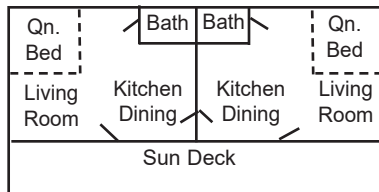

Cabin Layouts

CABIN NO. 1

Knotty Pine
1 Queen Bed • 2 Double Beds • 3 Bedroom

CABIN NO. 2

Knotty Pine
Wheelchair Access • 3 Double Beds

CABIN NO. 3

Knotty Pine
Total Electric • 2 Double Beds

CABIN NO. 4

Knotty Pine
1 Queen Bed • 1 Double Bed • 2 Bedroom

CABIN NO. 5 & 6

Sleeps up to 2 people each

CABIN NO. 7 & 8

Knotty Pine
1 Queen Bed • 2 Double Beds

UNITS 9 & 10

4 Double Beds - 2 Bedrooms
Above Lodge
Total Electric