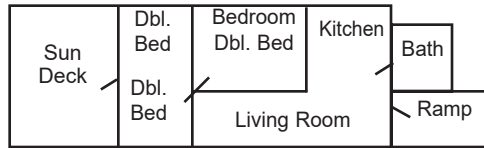

Cabin Layouts

CABIN NO. 1

Knotty Pine
1 Queen Bed • 2 Double Beds • 3 Bedroom

CABIN NO. 2

Knotty Pine
Wheelchair Access • 3 Double Beds

CABIN NO. 3

Knotty Pine
Total Electric • 2 Double Beds

CABIN NO. 4

Knotty Pine
1 Queen Bed • 1 Double Bed • 2 Bedroom

CABIN NO. 5 & 6

Sleeps up to 2 people each

CABIN NO. 7 & 8

Knotty Pine
1 Queen Bed • 2 Double Beds

UNITS 9 & 10

4 Double Beds - 2 Bedrooms
Above Lodge
Total Electric