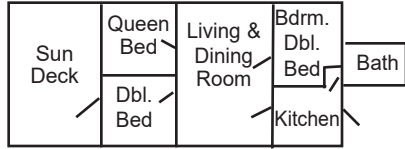

Cabin Layouts

CABIN NO. 1

Knotty Pine
1 Queen Bed • 2 Double Beds • 3 Bedroom

CABIN NO. 2

Knotty Pine
Wheelchair Access • 3 Double Beds

CABIN NO. 3

Knotty Pine
Total Electric • 2 Double Beds

CABIN NO. 4

Knotty Pine
1 Queen Bed • 1 Double Bed • 2 Bedroom

CABIN NO. 5 & 6

Sleeps up to 2 people each

CABIN NO. 7 & 8

Knotty Pine
1 Queen Bed • 2 Double Beds

UNITS 9 & 10

4 Double Beds - 2 Bedrooms
Above Lodge
Total Electric