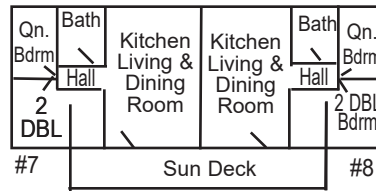

Knotty Pine
1 Queen Bed • 1 Double Bed • 2 Bedroom

CABIN NO. 5 & 6

Sleeps up to 2 people each

CABIN NO. 7 & 8

Knotty Pine
1 Queen Bed • 2 Double Beds

UNITS 9 & 10

4 Double Beds - 2 Bedrooms
Above Lodge
Total Electric